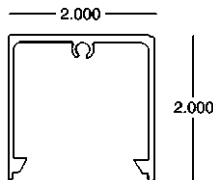

Snap Post

HR-4

mates with HR-2; bundle of 6

- HR-4-WH (x21' 1") White
- HR-4-WH-2 (x23') White
- HR-4-BR (x21' 1") Bronze
- HR-4-BR-2 (x23') Bronze