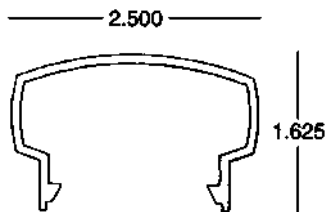

Top Cap x 20'

52-61-1728 White

HR-1