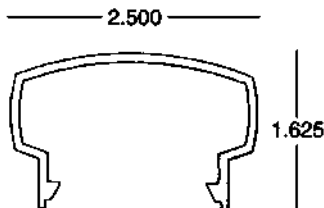

Top Cap

HR-1

mates with HR-2; bundle of 8

HR-1-WH (x20') White

HR-1-BR (x20') Bronze

52-63-5578 (x25') Black