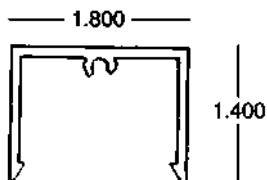

Snap Post

HR-4A

mates with HR-2; bundle of 6

- HR-4A-WH (x21' 1") White
- HR-4A-BR (x21' 1") Bronze
- HR-4A-BK (x25') Black