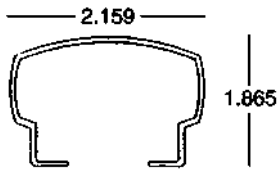

Outer Sleeve

HR-1A

mates with HR-1

Mill Order