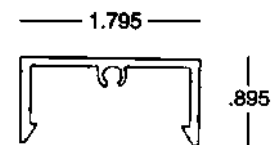

Bottom Channel

HR-3

mates with HR-2; bundle of 8

HR-3-WH (x19' 6") White

HR-3-BR (x19' 6") Bronze

52-63-4609 (x25') Black