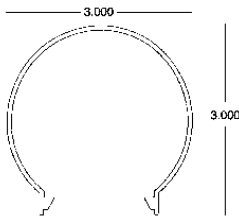

Top Cap

mates with HR-2

HR-17

HR-17-WH (x20') White

HR-17-BR (x20') Bronze